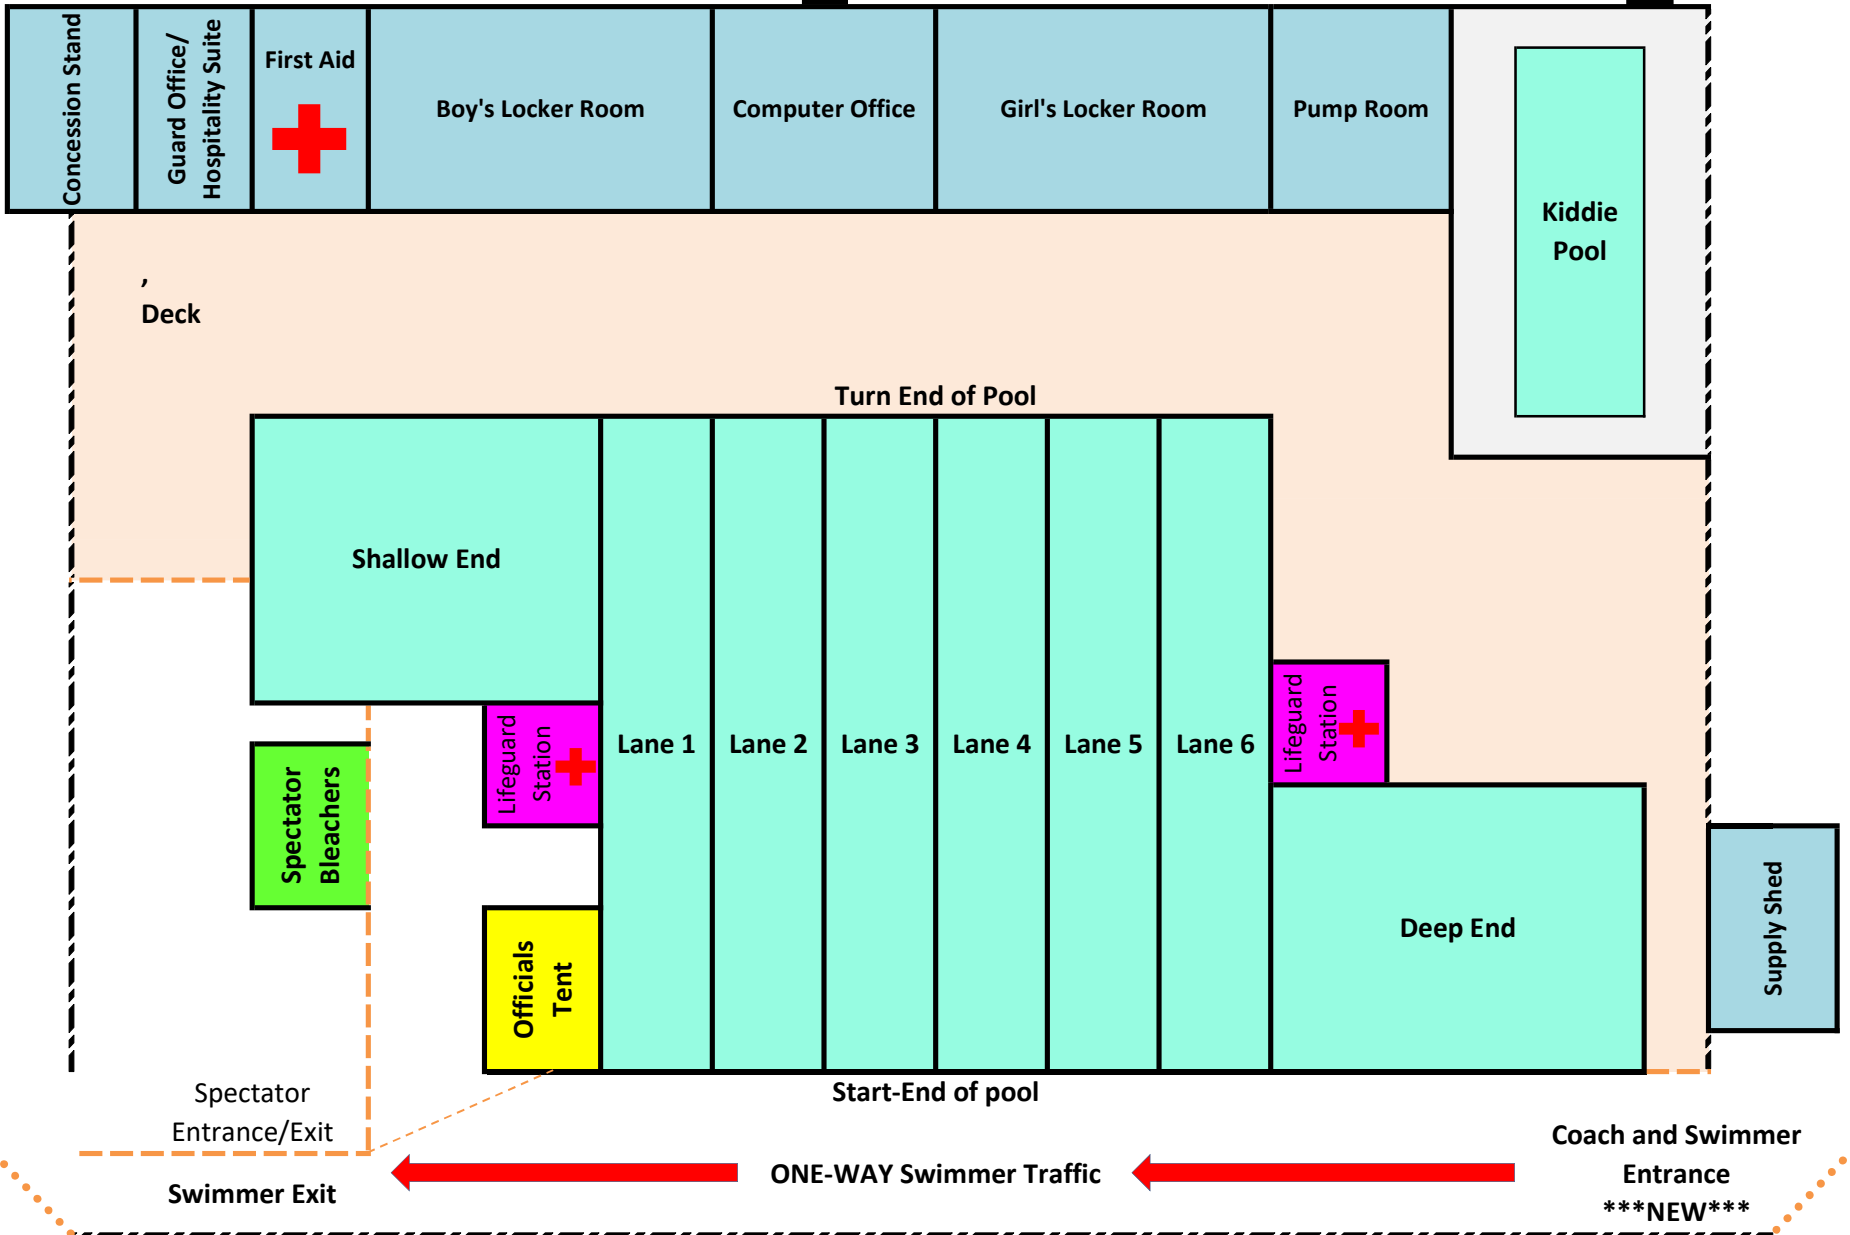

← To 127 Elm Street Parking

To 127 Elm Street Parking →

Coaches and swimmers will enter the pool deck through a new gate located at the back left side of the pool (nearest lane 6/deep end) and exit via the gate on the back right side of the pool (nearest lane 1/shallow end).